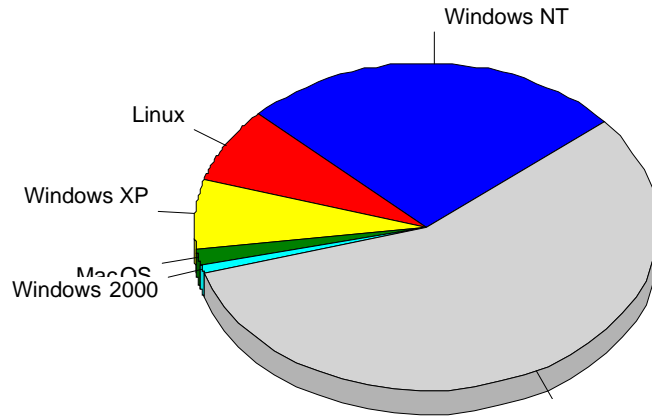

%
1		12,912	3,784	55.44%
2	Windows NT	15,806	1,830	26.81%
3	Linux	4,304	508	7.44%
4	Windows XP	2,338	465	6.81%
5	Mac OS	1,352	117	1.71%
6	Windows 2000	81	46	0.67%
7	Windows Vista	84	31	0.45%
8	Windows Server 2003	70	22	0.32%
9	Windows 95	20	9	0.13%
10	Windows ME	15	7	0.10%
11	Windows 98	5	3	0.04%
12	Windows 3.x	5	2	0.03%
13	Windows CE	6	2	0.03%
		36,998	6,826	100.00%