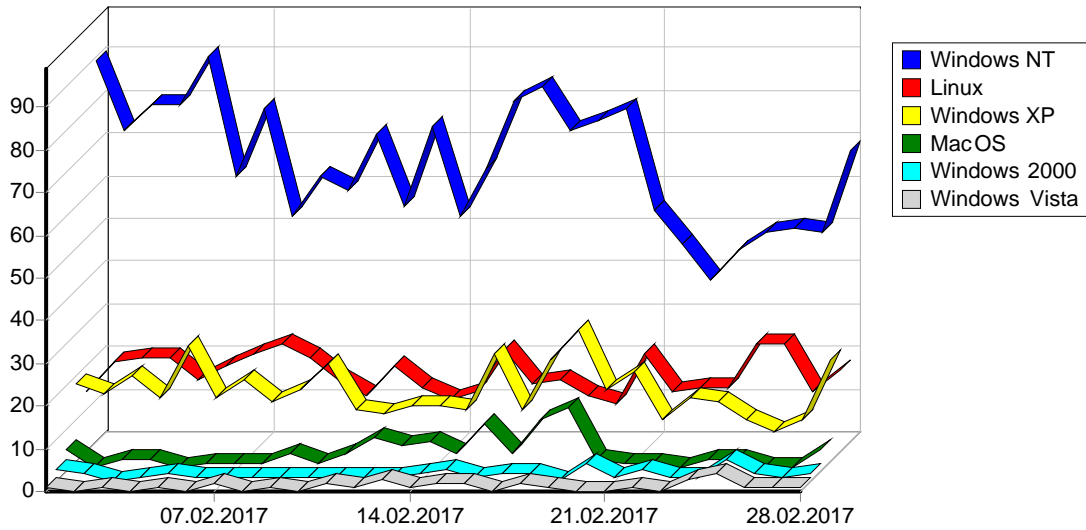

%
1		12,912	3,784	55.44%
2	Windows NT	15,806	1,830	26.81%
3	Linux	4,304	508	7.44%
4	Windows XP	2,338	465	6.81%
5	Mac OS	1,352	117	1.71%
6	Windows 2000	81	46	0.67%
7	Windows Vista	84	31	0.45%
8	Windows Server 2003	70	22	0.32%
9	Windows 95	20	9	0.13%
10	Windows ME	15	7	0.10%
11	Windows 98	5	3	0.04%
12	Windows 3.x	5	2	0.03%
13	Windows CE	6	2	0.03%
		36,998	6,826	100.00%