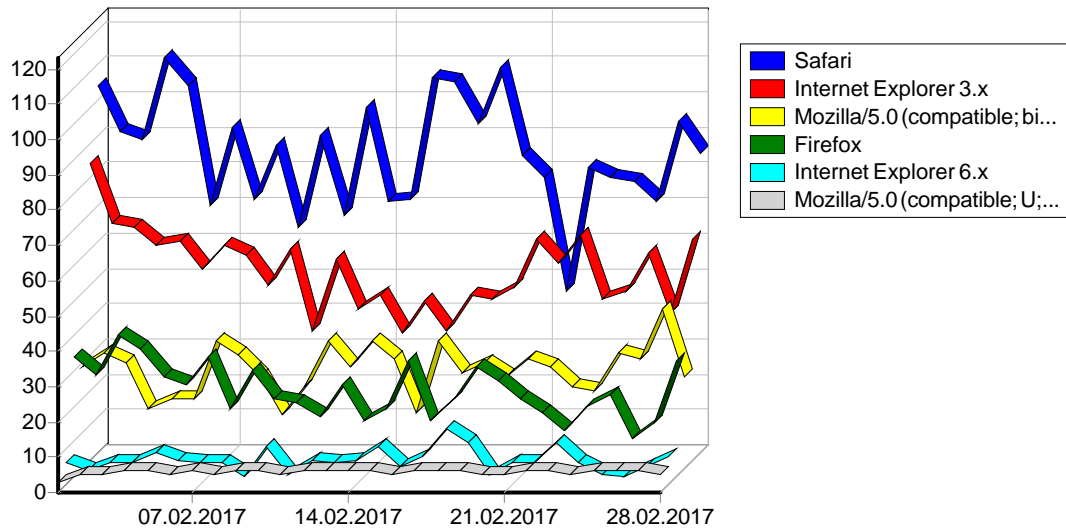

%
1	Safari	16,481	2,390	31.66%
2	Internet Explorer 3.x	1,512	1,508	19.98%
3	Mozilla/5.0 (compatible; bingbot/2.0; +http://www.bing.com/bingbot.htm)	1,599	788	10.44%
4	Firefox	2,543	681	9.02%
5	Internet Explorer 6.x	606	189	2.50%
6	Mozilla/5.0 (compatible; U; DataMiner/3.14; +http://ramillion.com)	155	155	2.05%
7	Gecko)	131	127	1.68%
8	Gecko) Version/10.0 Mobile/14A300 Safa	130	126	1.67%
9	Gecko) Chrome/41.0.2272.96 Mobile Saf	117	96	1.27%
10	Mozilla/5.0 (compatible; SemrushBot/1.2-bl; +http://www.semrush.com/bot.html)	146	92	1.22%
11	Gecko) Chrome/55.0.2883.95 YaBrowser/17.1.0.2034 Yowser/2.5	949	81	1.07%
12	Opera	559	81	1.07%
13	Gecko	712	80	1.06%