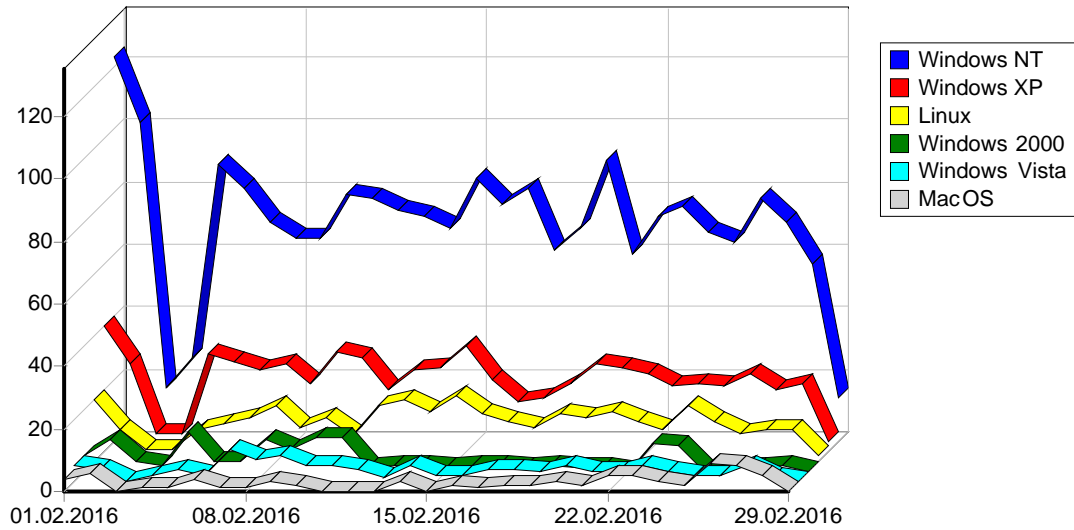

%
1		25,527	3,281	49.00%
2	Windows NT	16,136	2,027	30.27%
3	Windows XP	5,216	677	10.11%
4	Linux	3,671	369	5.51%
5	Windows 2000	260	114	1.70%
6	Windows Vista	247	106	1.58%
7	Mac OS	759	75	1.12%
8	Windows Server 2003	76	27	0.40%
9	Windows ME	24	8	0.12%
10	Windows 95	13	4	0.06%
11	Sun OS	32	3	0.04%
12	Windows 98	4	2	0.03%
13	FreeBSD	1	1	0.01%
14	AIX	1	1	0.01%
15	Windows 3.x	3	1	0.01%
16	Windows CE	1	0	0.00%