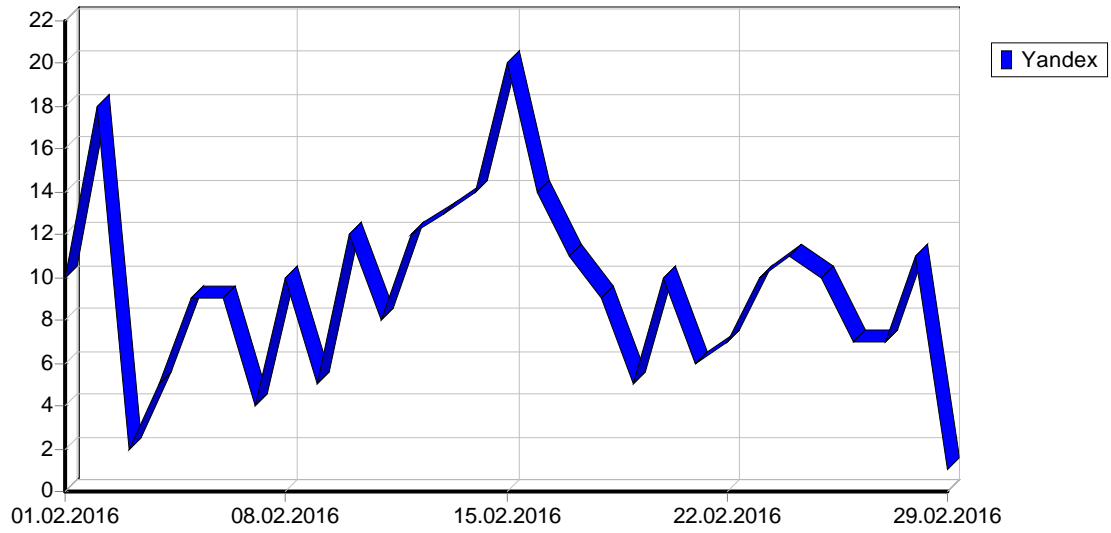

1	Yandex	270
		270