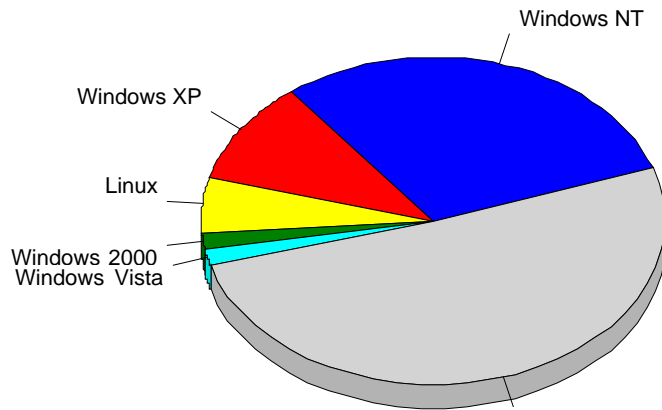

%
1		25,527	3,281	49.00%
2	Windows NT	16,136	2,027	30.27%
3	Windows XP	5,216	677	10.11%
4	Linux	3,671	369	5.51%
5	Windows 2000	260	114	1.70%
6	Windows Vista	247	106	1.58%
7	Mac OS	759	75	1.12%
8	Windows Server 2003	76	27	0.40%
9	Windows ME	24	8	0.12%
10	Windows 95	13	4	0.06%
11	Sun OS	32	3	0.04%
12	Windows 98	4	2	0.03%
13	FreeBSD	1	1	0.01%
14	AIX	1	1	0.01%
15	Windows 3.x	3	1	0.01%
16	Windows CE	1	0	0.00%