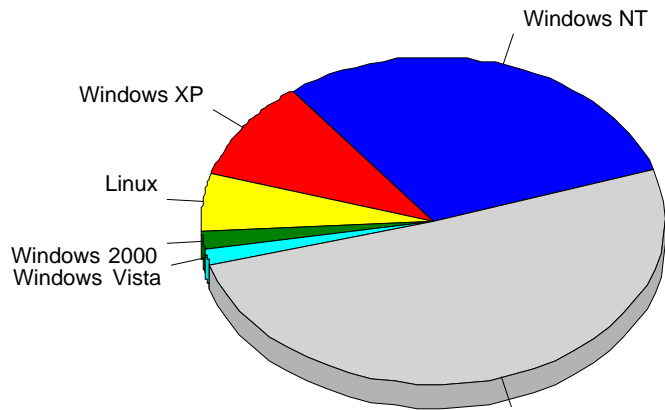

%
1		24,615	3,168	48.83%
2	Windows NT	15,772	1,967	30.32%
3	Windows XP	5,137	657	10.13%
4	Linux	3,603	362	5.58%
5	Windows 2000	259	113	1.74%
6	Windows Vista	243	103	1.59%
7	Mac OS	758	74	1.14%
8	Windows Server 2003	72	25	0.39%
9	Windows ME	21	7	0.11%
10	Windows 95	13	4	0.06%
11	Sun OS	32	3	0.05%
12	Windows 98	4	2	0.03%
13	FreeBSD	1	1	0.02%
14	AIX	1	1	0.02%
15	Windows 3.x	3	1	0.02%
16	Windows CE	1	0	0.00%