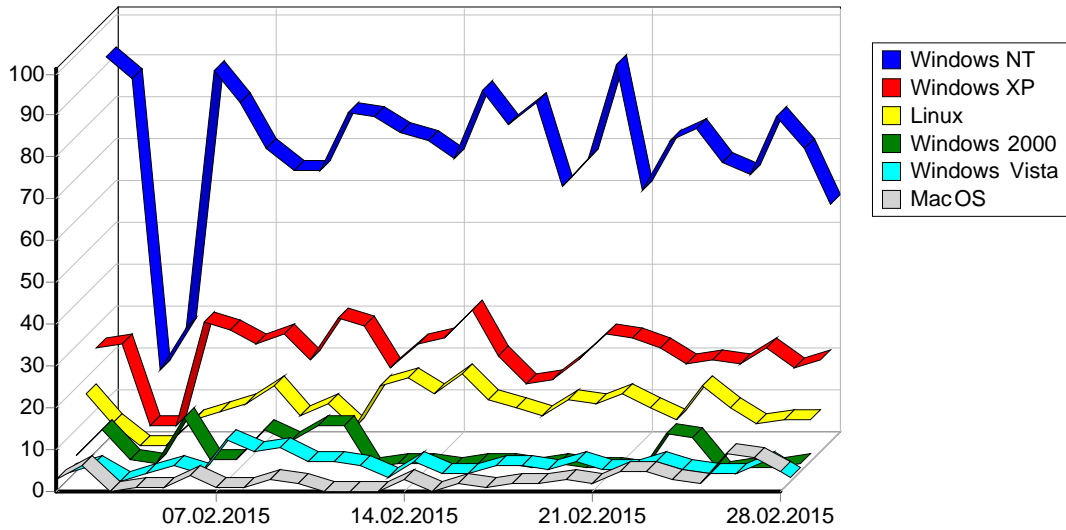

%
1		24,615	3,168	48.83%
2	Windows NT	15,772	1,967	30.32%
3	Windows XP	5,137	657	10.13%
4	Linux	3,603	362	5.58%
5	Windows 2000	259	113	1.74%
6	Windows Vista	243	103	1.59%
7	Mac OS	758	74	1.14%
8	Windows Server 2003	72	25	0.39%
9	Windows ME	21	7	0.11%
10	Windows 95	13	4	0.06%
11	Sun OS	32	3	0.05%
12	Windows 98	4	2	0.03%
13	FreeBSD	1	1	0.02%
14	AIX	1	1	0.02%
15	Windows 3.x	3	1	0.02%
16	Windows CE	1	0	0.00%