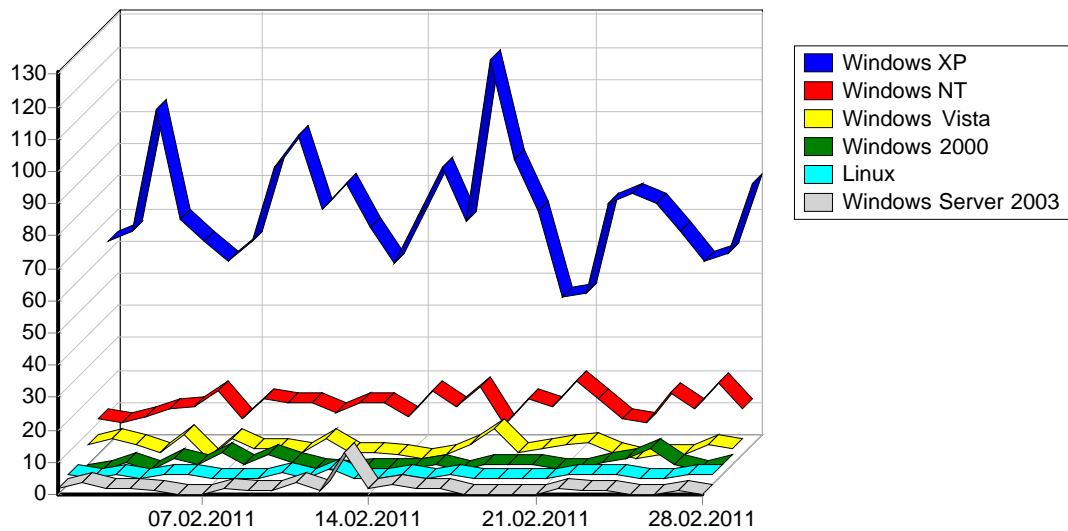

%
1	Windows XP	33,126	2,034	47.89%
2		9,829	1,332	31.36%
3	Windows NT	11,743	426	10.03%
4	Windows Vista	3,113	143	3.37%
5	Windows 2000	253	84	1.98%
6	Linux	390	72	1.70%
7	Windows Server 2003	113	47	1.11%
8	Windows ME	82	33	0.78%
9	FreeBSD	215	33	0.78%
10	Mac OS	382	21	0.49%
11	Windows 98	40	11	0.26%
12	Windows 95	20	8	0.19%
13	Windows 3.x	3	1	0.02%
14	Windows Win32s	1	1	0.02%
15	Windows CE	4	1	0.02%
		59,314	4,247	100.00%