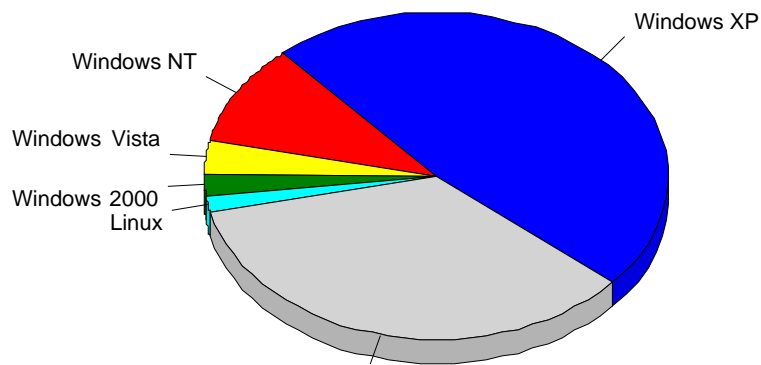

%
1	Windows XP	33,126	2,034	47.89%
2		9,829	1,332	31.36%
3	Windows NT	11,743	426	10.03%
4	Windows Vista	3,113	143	3.37%
5	Windows 2000	253	84	1.98%
6	Linux	390	72	1.70%
7	Windows Server 2003	113	47	1.11%
8	Windows ME	82	33	0.78%
9	FreeBSD	215	33	0.78%
10	Mac OS	382	21	0.49%
11	Windows 98	40	11	0.26%
12	Windows 95	20	8	0.19%
13	Windows 3.x	3	1	0.02%
14	Windows Win32s	1	1	0.02%
15	Windows CE	4	1	0.02%
		59,314	4,247	100.00%