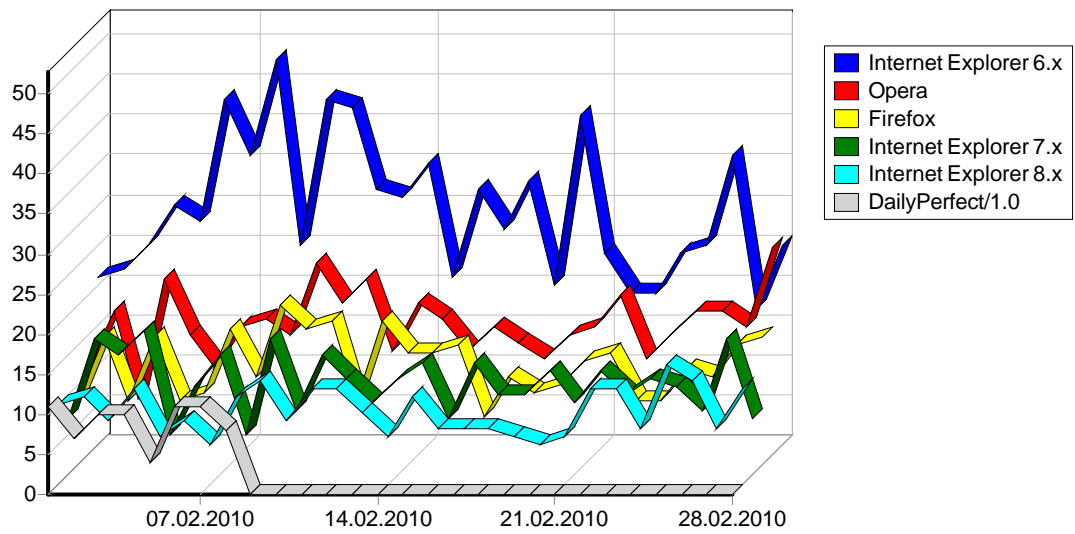

%
1	Internet Explorer 6.x	9,812	824	30.64%
2	Opera	9,417	457	17.00%
3	Firefox	6,144	350	13.02%
4	Internet Explorer 7.x	5,939	321	11.94%
5	Internet Explorer 8.x	8,377	258	9.59%
6	DailyPerfect/1.0	72	72	2.68%
7	Safari	1,162	60	2.23%
8	Microsoft Office Protocol Discovery	69	48	1.79%
9		596	35	1.30%
10	Microsoft Data Access Internet Publishing Provider Protocol Discovery	172	29	1.08%
11	Avant Browser	36	29	1.08%
12	searchsite.akvadorallsite	28	28	1.04%
13	OOZBOT/0.20 (http://www.setooz.com/oozbot.html; agentname at setooz dot com)	54	27	1.00%