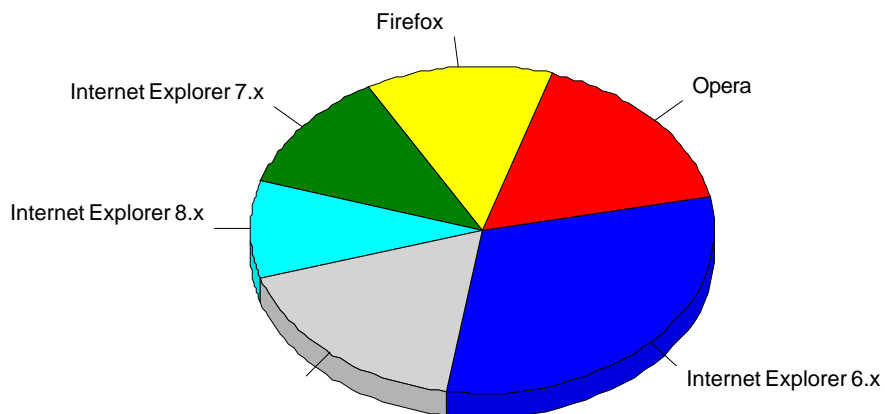

%
1	Internet Explorer 6.x	9,812	824	30.64%
2	Opera	9,417	457	17.00%
3	Firefox	6,144	350	13.02%
4	Internet Explorer 7.x	5,939	321	11.94%
5	Internet Explorer 8.x	8,377	258	9.59%
6	DailyPerfect/1.0	72	72	2.68%
7	Safari	1,162	60	2.23%
8	Microsoft Office Protocol Discovery	69	48	1.79%
9		596	35	1.30%
10	Microsoft Data Access Internet Publishing Provider Protocol Discovery	172	29	1.08%
11	Avant Browser	36	29	1.08%
12	searchsite.akvadorallsite	28	28	1.04%
13	OOZBOT/0.20 (http://www.setooz.com/oozbot.html; agentname at setooz dot com)	54	27	1.00%