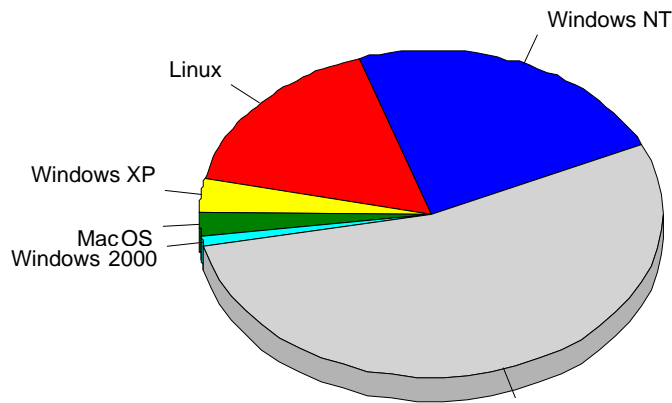

%
1		15,689	3,395	52.79%
2	Windows NT	12,185	1,487	23.12%
3	Linux	9,029	1,063	16.53%
4	Windows XP	1,377	206	3.20%
5	Mac OS	551	152	2.36%
6	Windows 2000	140	69	1.07%
7	Windows Server 2003	67	16	0.25%
8	Windows Vista	32	15	0.23%
9	Windows ME	15	7	0.11%
10	Windows 95	33	7	0.11%
11	Windows 98	18	6	0.09%
12	Windows 3.x	12	3	0.05%
13	Windows CE	32	3	0.05%
14	FreeBSD	50	1	0.02%
15	Sun OS	26	1	0.02%
		39,256	6,431	100.00%