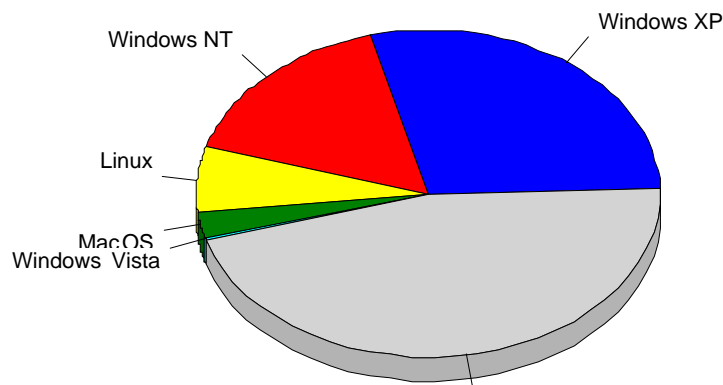

%
1		29,021	4,250	45.31%
2	Windows XP	6,307	2,674	28.51%
3	Windows NT	16,782	1,531	16.32%
4	Linux	6,960	605	6.45%
5	Mac OS	692	232	2.47%
6	Windows Vista	251	33	0.35%
7	Windows 2000	35	27	0.29%
8	FreeBSD	9	7	0.07%
9	Windows 3.x	7	7	0.07%
10	Windows 95	6	5	0.05%
11	BeOS	6	4	0.04%
12	Windows 98	4	3	0.03%
13	OS/2	1	1	0.01%
14	Windows Server 2003	11	1	0.01%
		60,092	9,380	100.00%