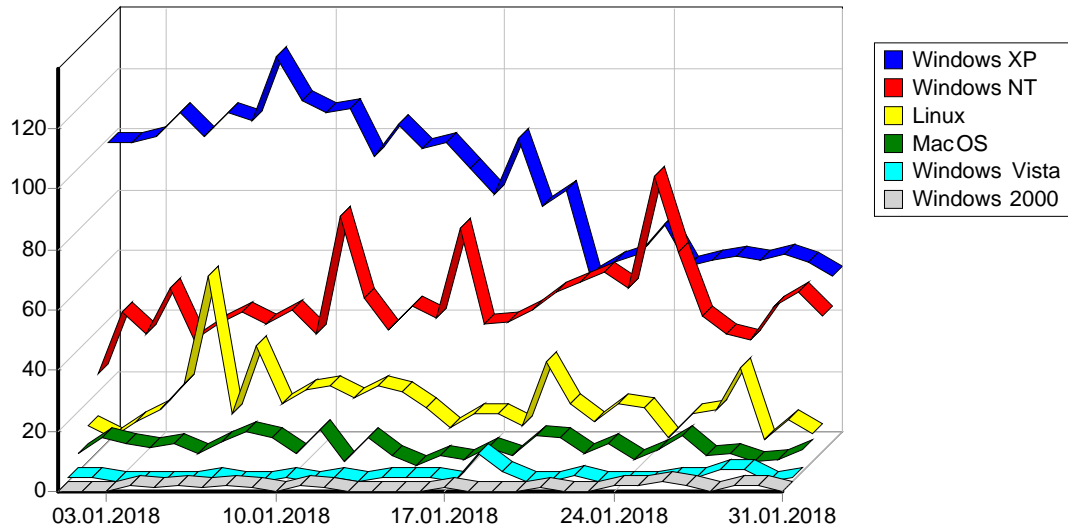

%
1		29,021	4,250	45.31%
2	Windows XP	6,307	2,674	28.51%
3	Windows NT	16,782	1,531	16.32%
4	Linux	6,960	605	6.45%
5	Mac OS	692	232	2.47%
6	Windows Vista	251	33	0.35%
7	Windows 2000	35	27	0.29%
8	FreeBSD	9	7	0.07%
9	Windows 3.x	7	7	0.07%
10	Windows 95	6	5	0.05%
11	BeOS	6	4	0.04%
12	Windows 98	4	3	0.03%
13	OS/2	1	1	0.01%
14	Windows Server 2003	11	1	0.01%
		60,092	9,380	100.00%