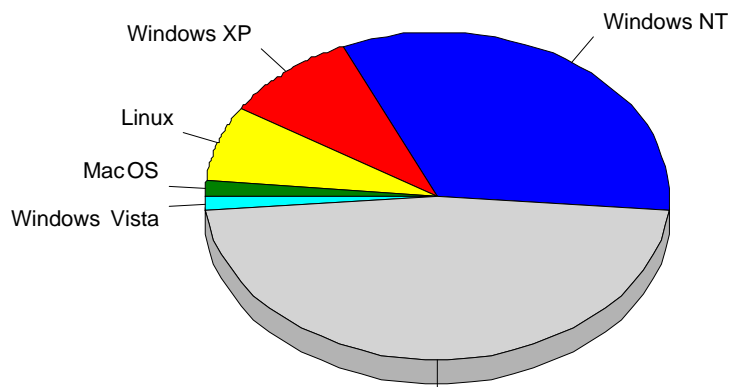

%
1		33,731	3,254	45.53%
2	Windows NT	20,577	2,362	33.05%
3	Windows XP	5,088	672	9.40%
4	Linux	5,605	529	7.40%
5	Mac OS	532	123	1.72%
6	Windows Vista	180	84	1.18%
7	Windows 2000	133	63	0.88%
8	Windows Server 2003	134	23	0.32%
9	Windows 98	47	12	0.17%
10	Windows 95	24	8	0.11%
11	Windows ME	8	4	0.06%
12	FreeBSD	277	4	0.06%
13	Sun OS	42	3	0.04%
14	Windows 3.x	9	3	0.04%
15	Windows Win32s	1	1	0.01%
16	OpenBSD	1	1	0.01%