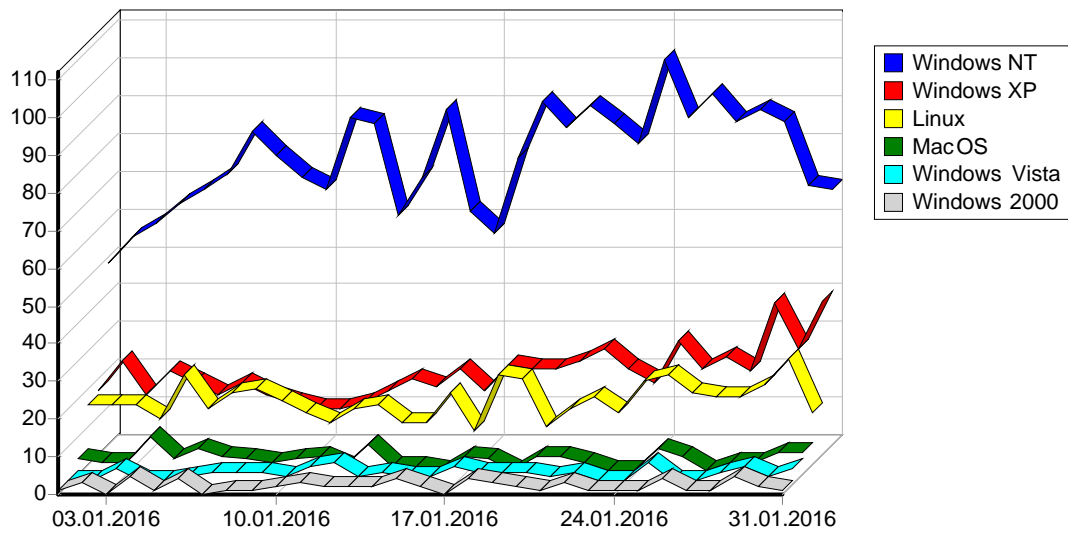

%
1		33,731	3,254	45.53%
2	Windows NT	20,577	2,362	33.05%
3	Windows XP	5,088	672	9.40%
4	Linux	5,605	529	7.40%
5	Mac OS	532	123	1.72%
6	Windows Vista	180	84	1.18%
7	Windows 2000	133	63	0.88%
8	Windows Server 2003	134	23	0.32%
9	Windows 98	47	12	0.17%
10	Windows 95	24	8	0.11%
11	Windows ME	8	4	0.06%
12	FreeBSD	277	4	0.06%
13	Sun OS	42	3	0.04%
14	Windows 3.x	9	3	0.04%
15	Windows Win32s	1	1	0.01%
16	OpenBSD	1	1	0.01%