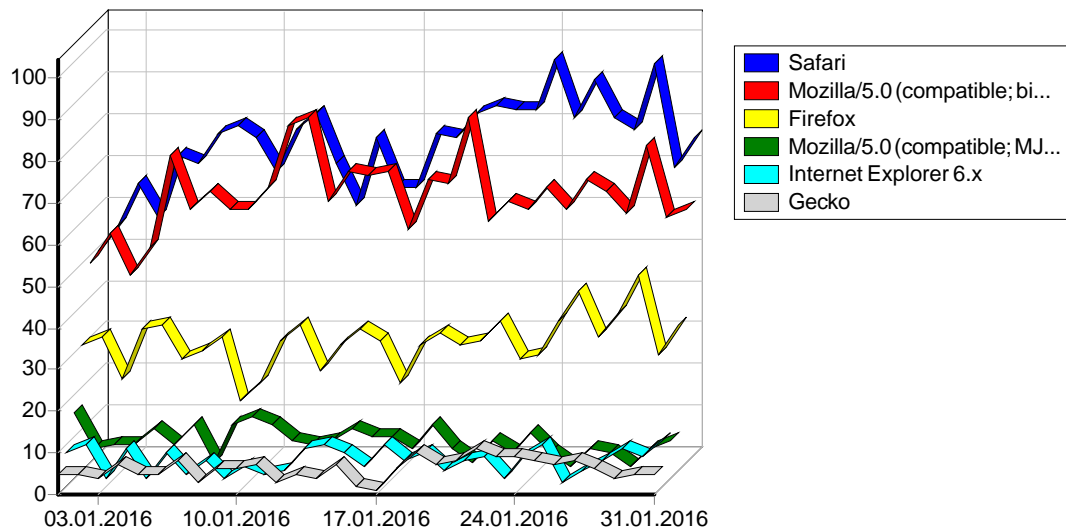

%
1	Safari	19,334	2,311	30.78%
2	Mozilla/5.0 (compatible; bingbot/2.0; +http://www.bing.com/bingbot.htm)	5,524	1,996	26.58%
3	Firefox	3,792	959	12.77%
4	Mozilla/5.0 (compatible; MJ12bot/v1.4.5; http://www.majestic12.co.uk/bot.php?+)	17,994	273	3.64%
5	Internet Explorer 6.x	848	192	2.56%
6	Gecko	2,972	186	2.48%
7	Opera	1,847	180	2.40%
8	Mozilla/5.0 (compatible; SemrushBot/1-bl; +http://www.semrush.com/bot.html)	3,516	179	2.38%
9	Mozilla/5.0 (compatible; DotBot/1.1; http://www.opensiteexplorer.org/dotbot, help@moz.com)	351	105	1.40%
10	GuzzleHttp/6.1.0 curl/7.29.0 PHP/5.6.14	75	75	1.00%
11	Internet Explorer 1.x	440	73	0.97%
12	Mozilla/5.0 (compatible; SputnikBot/2.3; +http://corp.sputnik.ru/webmaster)	148	62	0.83%
13	Internet Explorer 5.x	106	56	0.75%