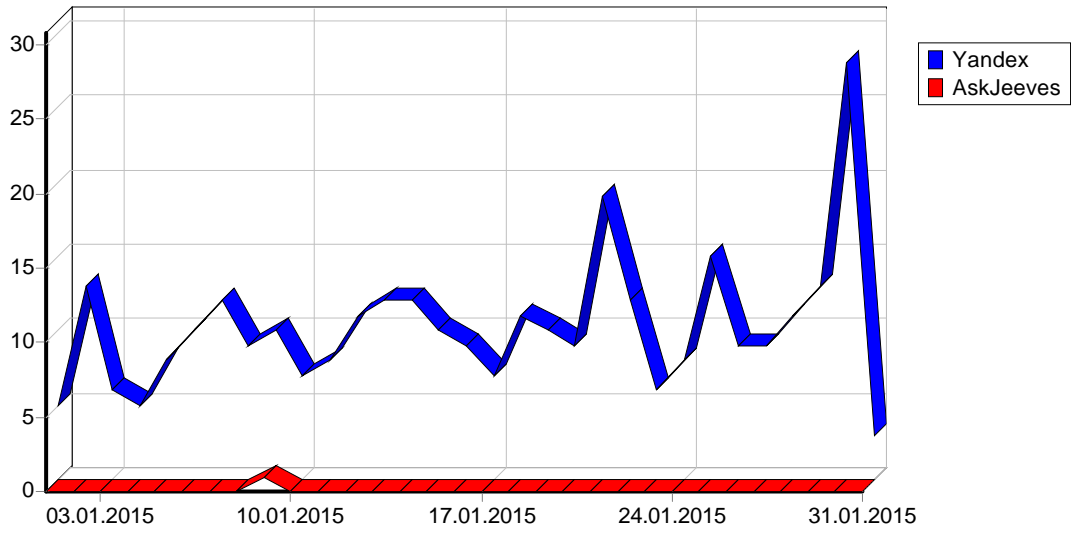

1	Yandex	317
2	AskJeeves	1
		318