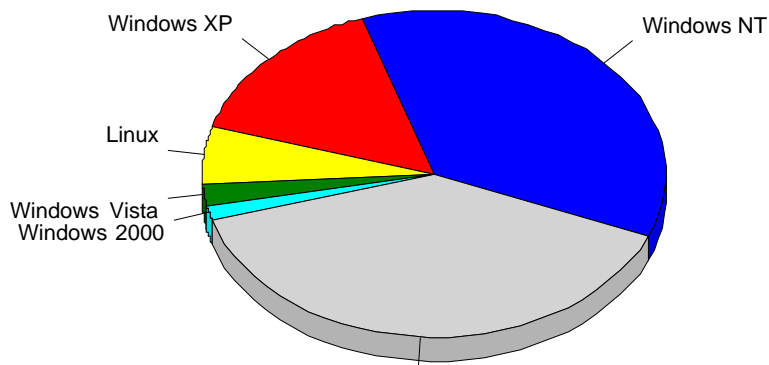

%
1	Windows NT	19,705	2,620	36.48%
2		18,976	2,584	35.97%
3	Windows XP	10,211	1,095	15.24%
4	Linux	5,449	409	5.69%
5	Windows Vista	434	153	2.13%
6	Windows 2000	855	104	1.45%
7	Mac OS	1,256	94	1.31%
8	Windows Server 2003	252	79	1.10%
9	Windows 95	57	18	0.25%
10	Windows 98	29	10	0.14%
11	Windows ME	19	4	0.06%
12	Windows CE	13	4	0.06%
13	Windows 3.x	13	3	0.04%
14	Windows Win32s	12	2	0.03%
15	Sun OS	13	2	0.03%
16	OS/2	56	1	0.01%