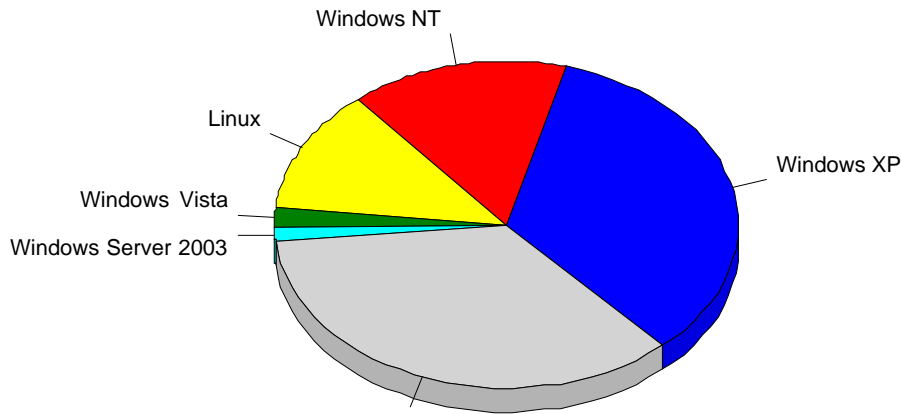

%
1	Windows XP	29,691	1,553	34.13%
2		10,551	1,462	32.13%
3	Windows NT	17,002	692	15.21%
4	Linux	2,239	560	12.31%
5	Windows Vista	1,728	91	2.00%
6	Windows Server 2003	200	59	1.30%
7	Windows 2000	128	48	1.05%
8	Windows 98	31	23	0.51%
9	Mac OS	606	22	0.48%
10	Windows 95	43	13	0.29%
11	Windows ME	19	12	0.26%
12	Sun OS	84	9	0.20%
13	Windows CE	13	4	0.09%
14	Windows 3.x	6	2	0.04%
		62,341	4,550	100.00%