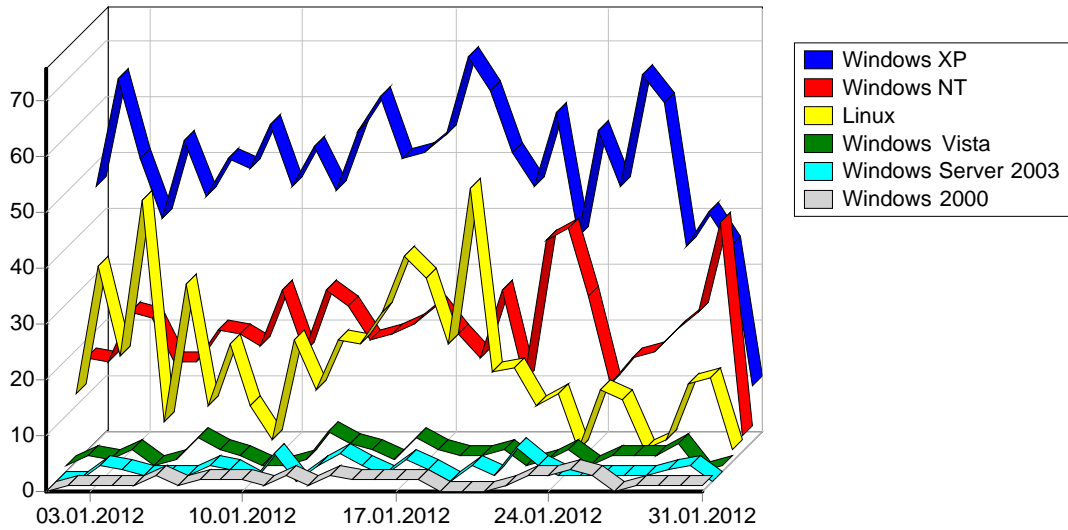

%
1	Windows XP	29,691	1,553	34.13%
2		10,551	1,462	32.13%
3	Windows NT	17,002	692	15.21%
4	Linux	2,239	560	12.31%
5	Windows Vista	1,728	91	2.00%
6	Windows Server 2003	200	59	1.30%
7	Windows 2000	128	48	1.05%
8	Windows 98	31	23	0.51%
9	Mac OS	606	22	0.48%
10	Windows 95	43	13	0.29%
11	Windows ME	19	12	0.26%
12	Sun OS	84	9	0.20%
13	Windows CE	13	4	0.09%
14	Windows 3.x	6	2	0.04%
		62,341	4,550	100.00%