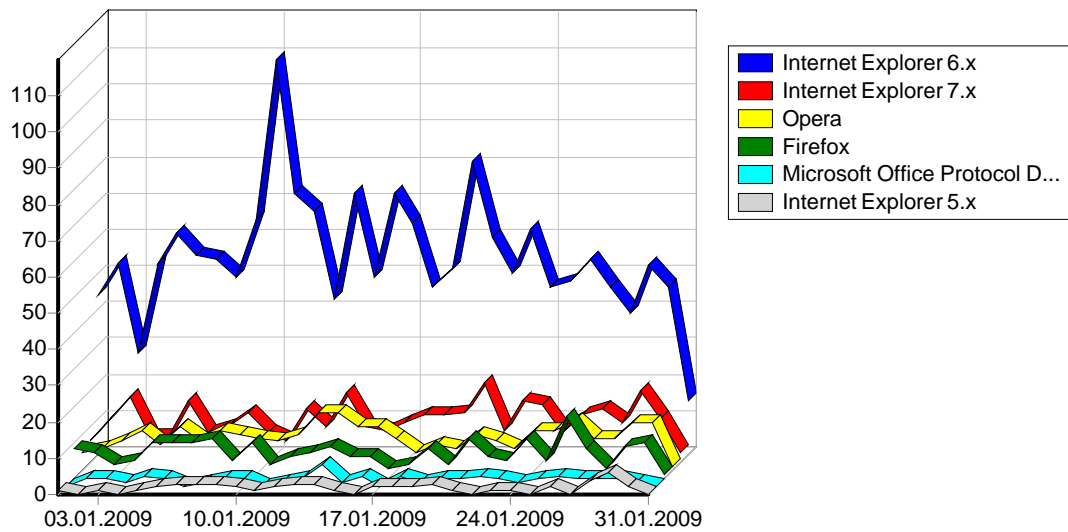

%
1	Internet Explorer 6.x	14,965	1,706	56.56%
2	Internet Explorer 7.x	11,143	373	12.37%
3	Opera	4,366	293	9.71%
4	Firefox	3,798	223	7.39%
5	Microsoft Office Protocol Discovery	58	54	1.79%
6	Internet Explorer 5.x	196	52	1.72%
7	Microsoft Data Access Internet Publishing Provider Protocol Discovery	127	44	1.46%
8	Safari	1,167	36	1.19%
9	Microsoft-WebDAV-MiniRedir/5.1.2600	213	15	0.50%
10	Microsoft Office Existence Discovery	30	14	0.46%
11	Netscape 4.x	52	14	0.46%
12	Mozilla/2.0 (compatible; MS FrontPage 4.0)	23	11	0.36%
13	Microsoft Data Access Internet Publishing Provider Cache Manager	24	11	0.36%
14	Microsoft Data Access Internet Publishing Provider DAV 1.1	23	11	0.36%