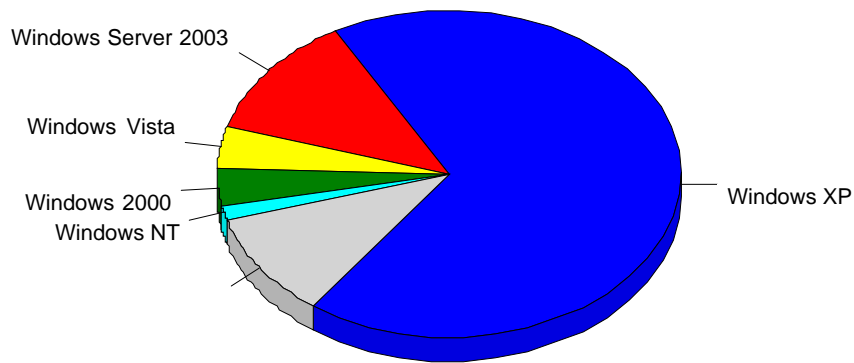

%
1	Windows XP	28,307	1,925	68.17%
2	Windows Server 2003	1,357	343	12.15%
3		4,519	192	6.80%
4	Windows Vista	3,242	118	4.18%
5	Windows 2000	499	104	3.68%
6	Windows NT	140	40	1.42%
7	Windows ME	60	31	1.10%
8	Mac OS	1,049	26	0.92%
9	Windows 98	39	15	0.53%
10	Windows 95	49	14	0.50%
11	Linux	46	6	0.21%
12	Windows CE	205	5	0.18%
13	FreeBSD	43	3	0.11%
14	Windows 3.x	8	2	0.07%
		39,563	2,824	100.00%