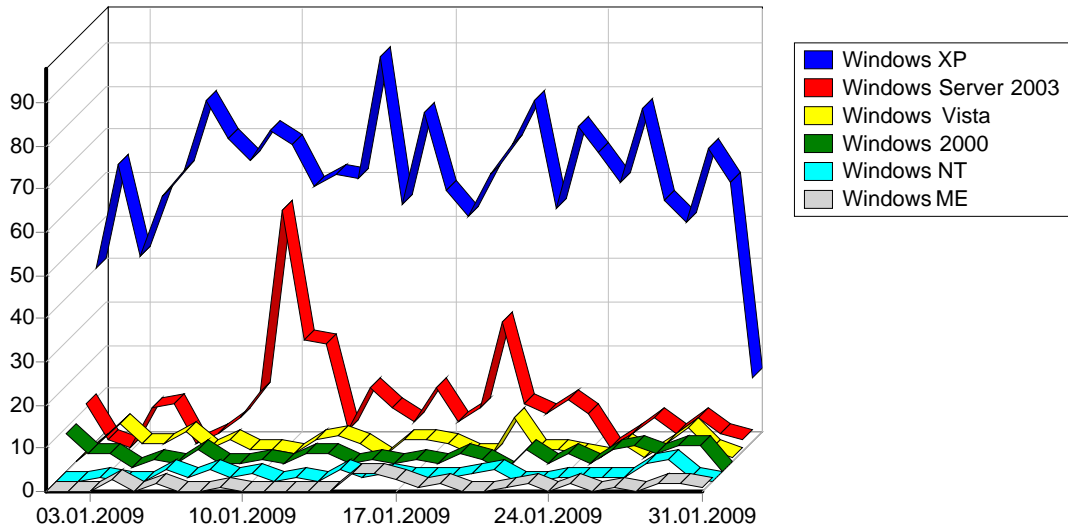

%
1	Windows XP	28,307	1,925	68.17%
2	Windows Server 2003	1,357	343	12.15%
3		4,519	192	6.80%
4	Windows Vista	3,242	118	4.18%
5	Windows 2000	499	104	3.68%
6	Windows NT	140	40	1.42%
7	Windows ME	60	31	1.10%
8	Mac OS	1,049	26	0.92%
9	Windows 98	39	15	0.53%
10	Windows 95	49	14	0.50%
11	Linux	46	6	0.21%
12	Windows CE	205	5	0.18%
13	FreeBSD	43	3	0.11%
14	Windows 3.x	8	2	0.07%
		39,563	2,824	100.00%